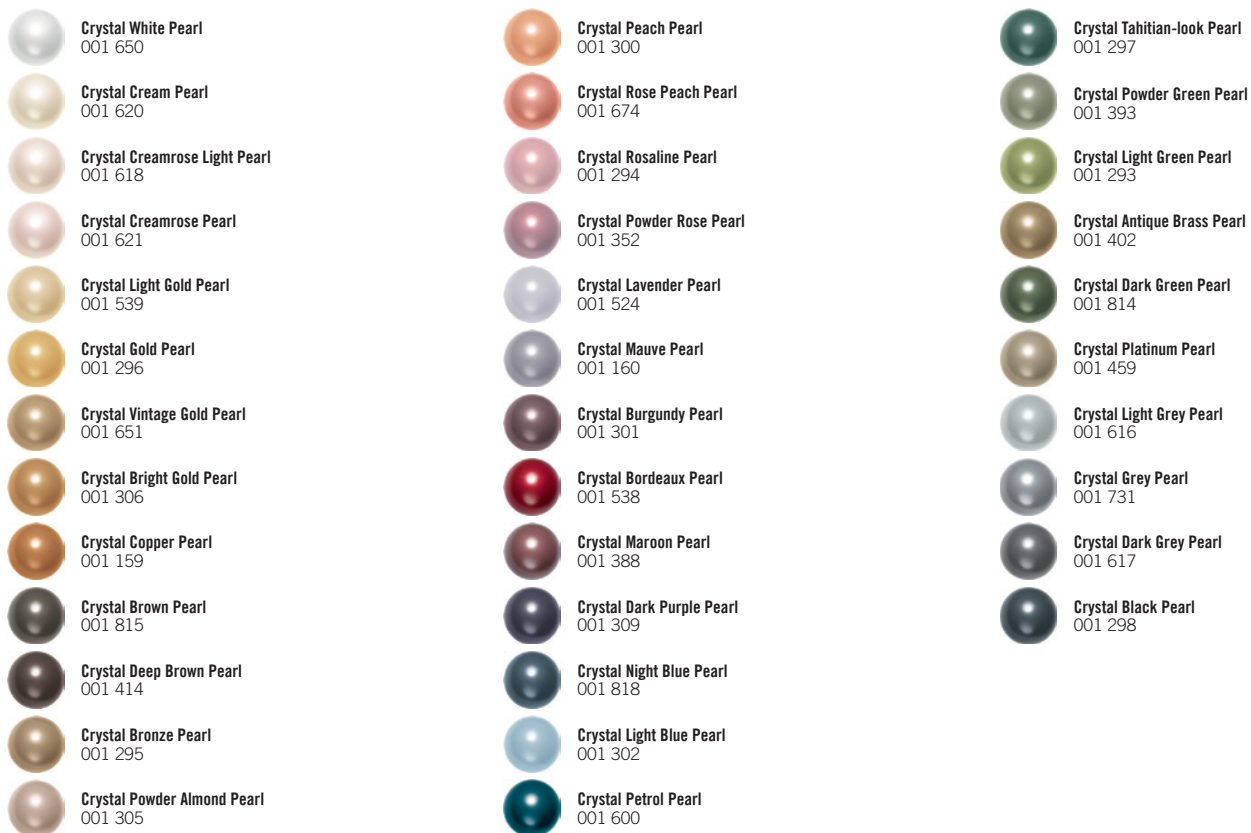

SWAROVSKI ELEMENTS

CRYSTAL PEARLS

Colors